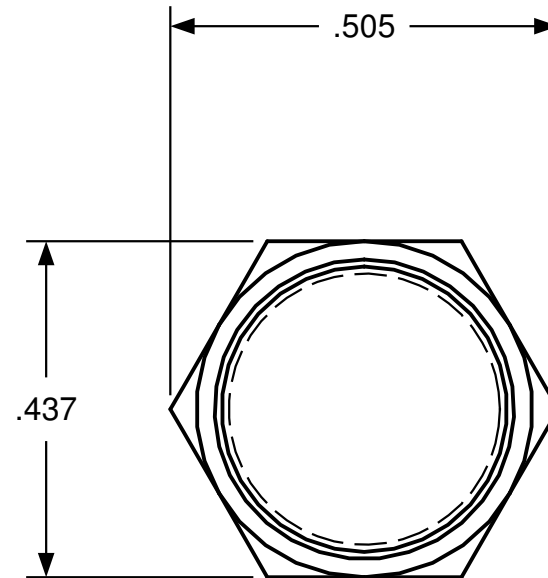

Description: standard hardware part

Side view

Top view

Part:	oil pipeplug
Scale:	Inch
Material:	brass
Source:	local hardware