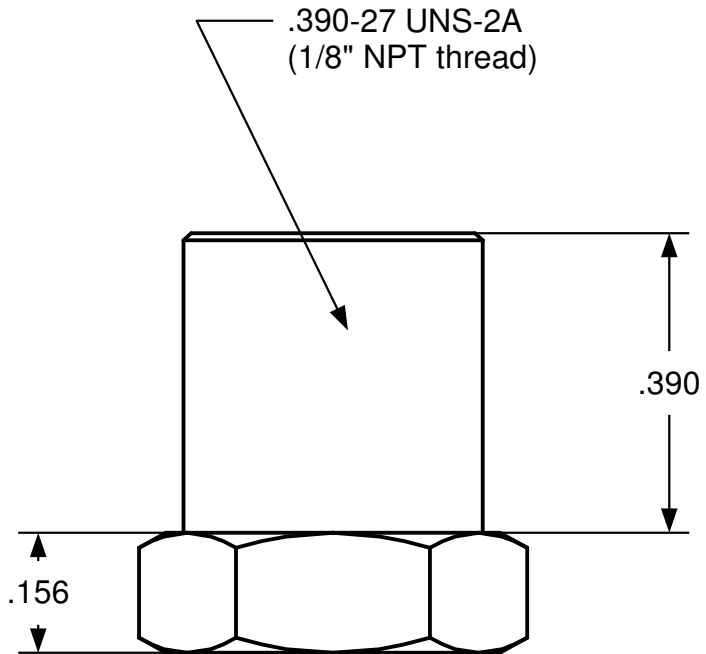

Description: standard hardware part

Side view

Top view

Part:	oil pipeplug
Scale:	Inch
Material:	brass
Source:	local hardware