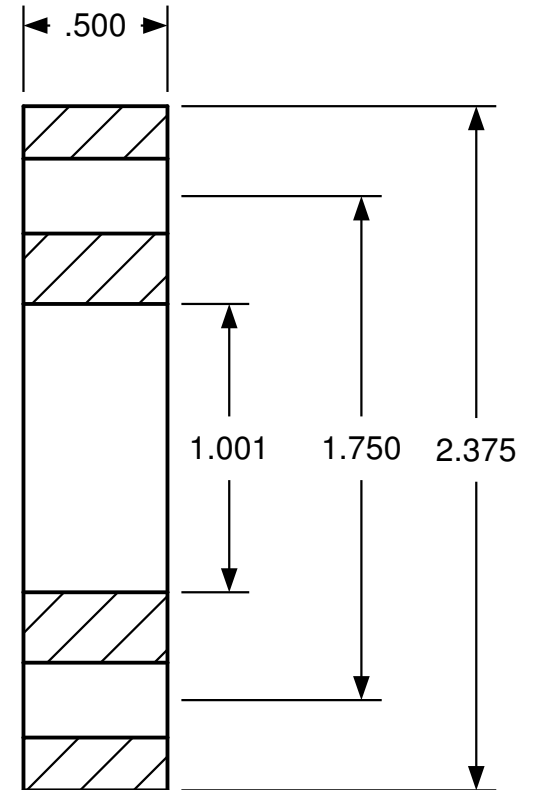

Description: standard round bar stock

Front view

Side view

Part: inlet flange b
Scale: inch
Material: 6061 aluminum
Source: speedymetals,enco,mscdirect