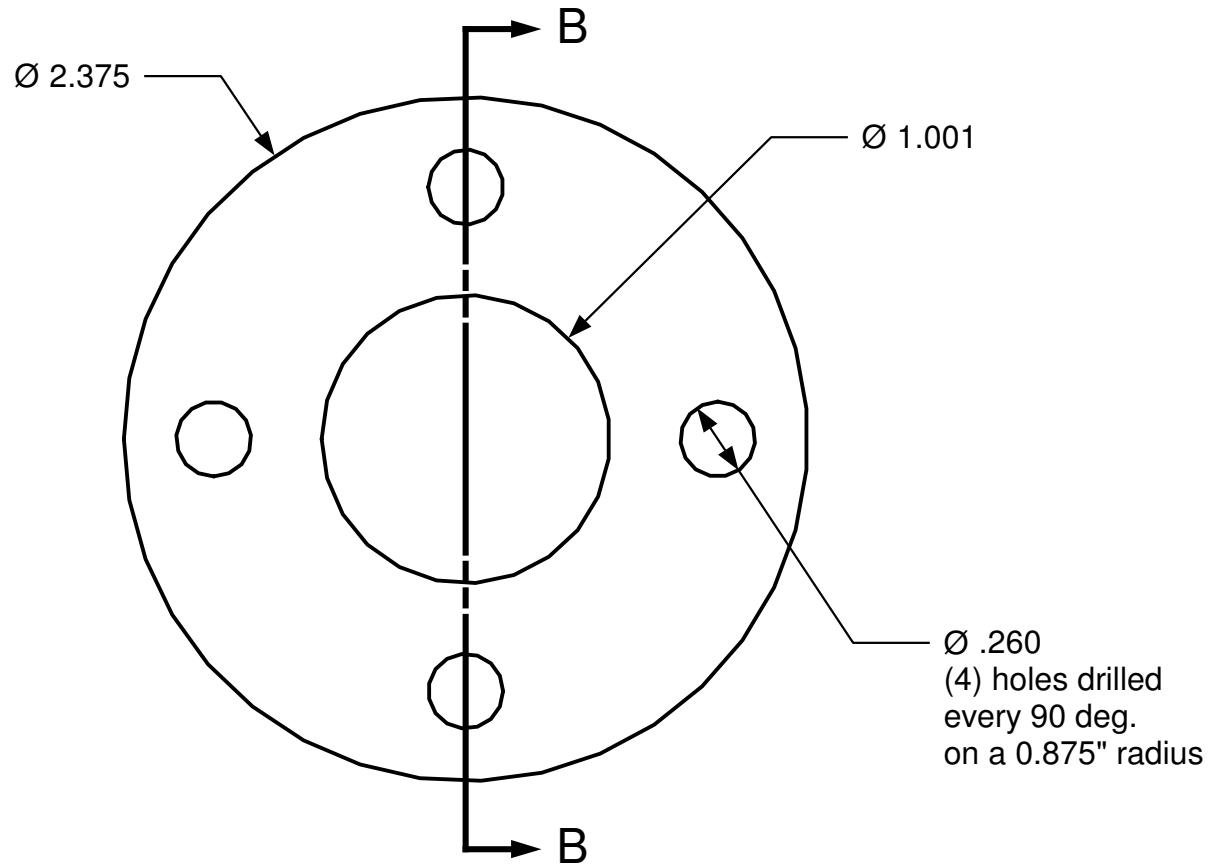

Description: standard round bar stock

Front view

Side view

Part: inlet flange b
Scale: inch
Material: 6061 aluminum
Source: speedymetals,enco,mscdirect