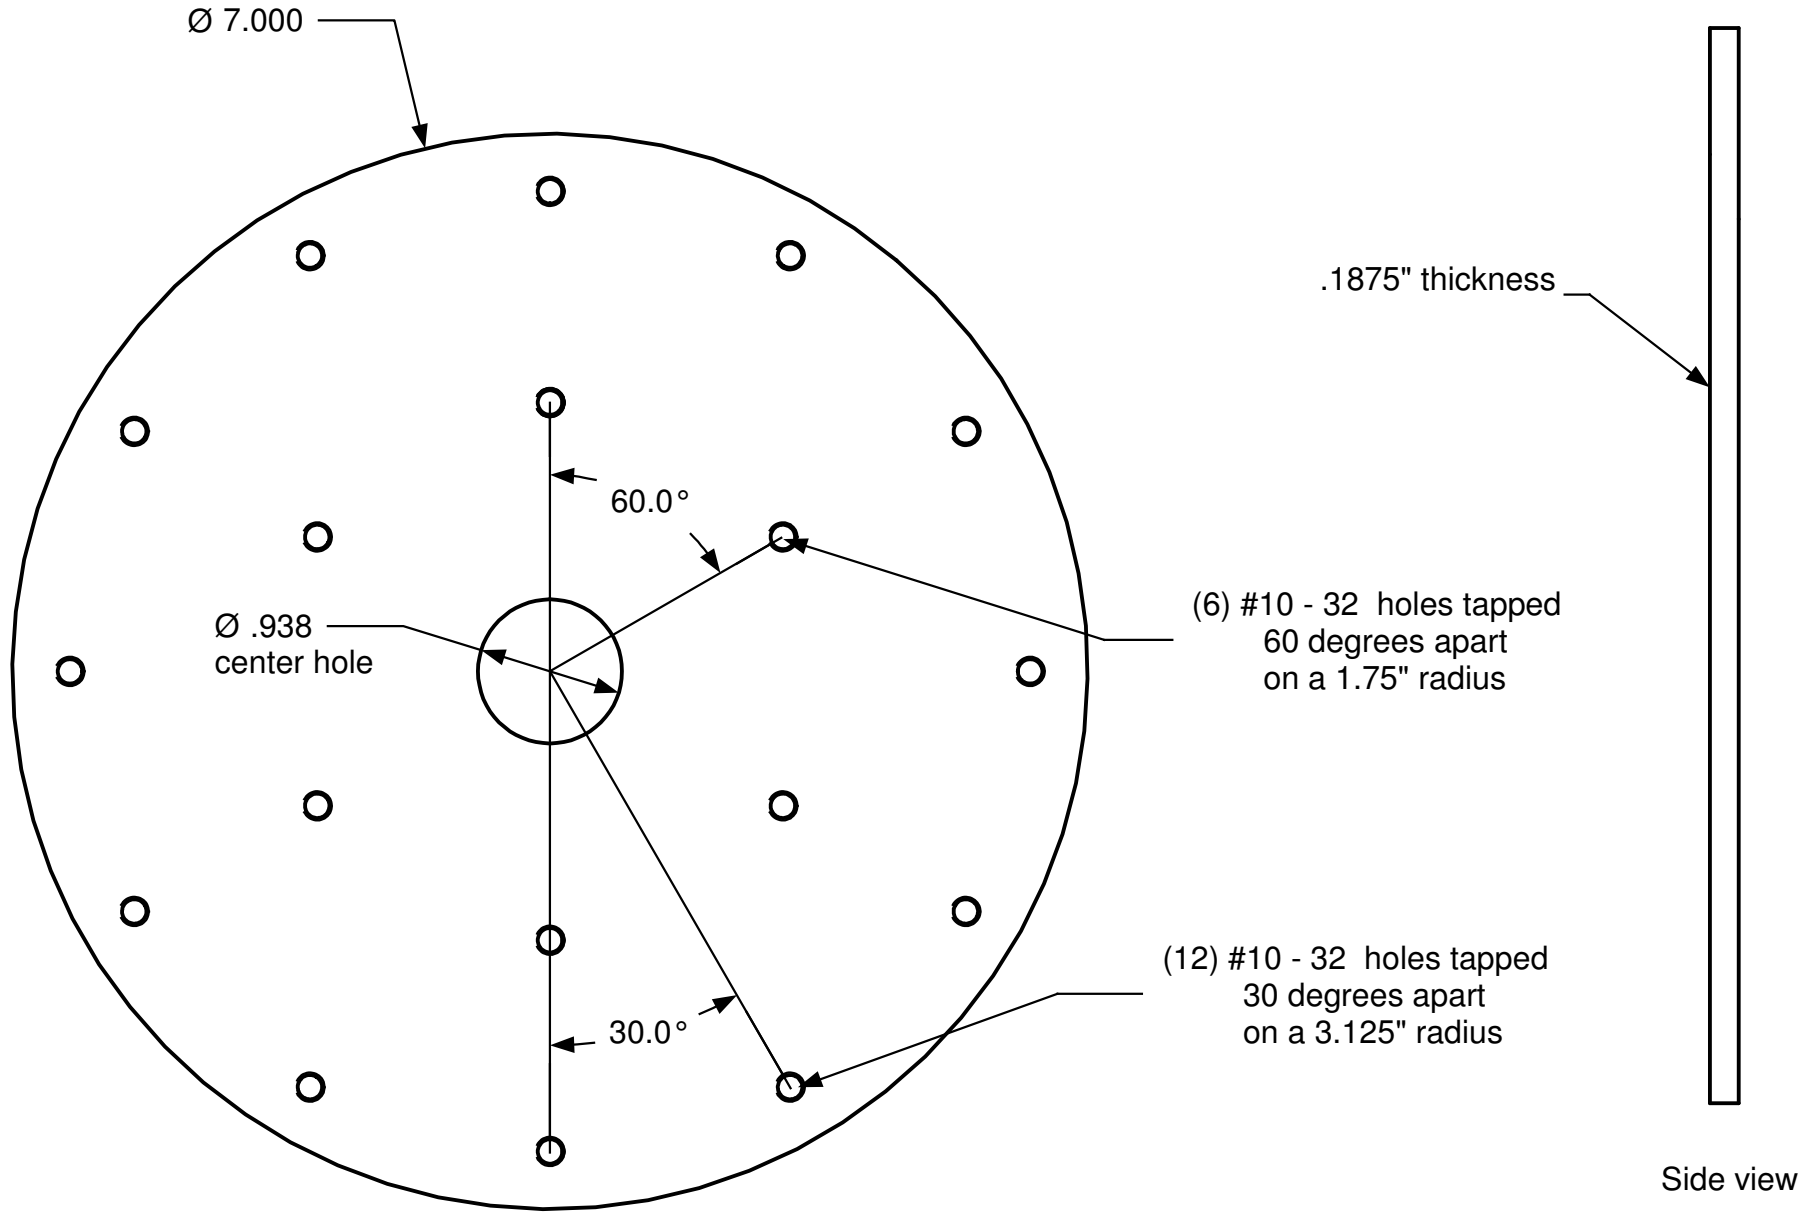

Description: begin with flat sheet stock

Front view

Part:	hotrotor disc-a
Scale:	inch
Material:	stainless steel
Source:	speedymetals,enco,mscdirect