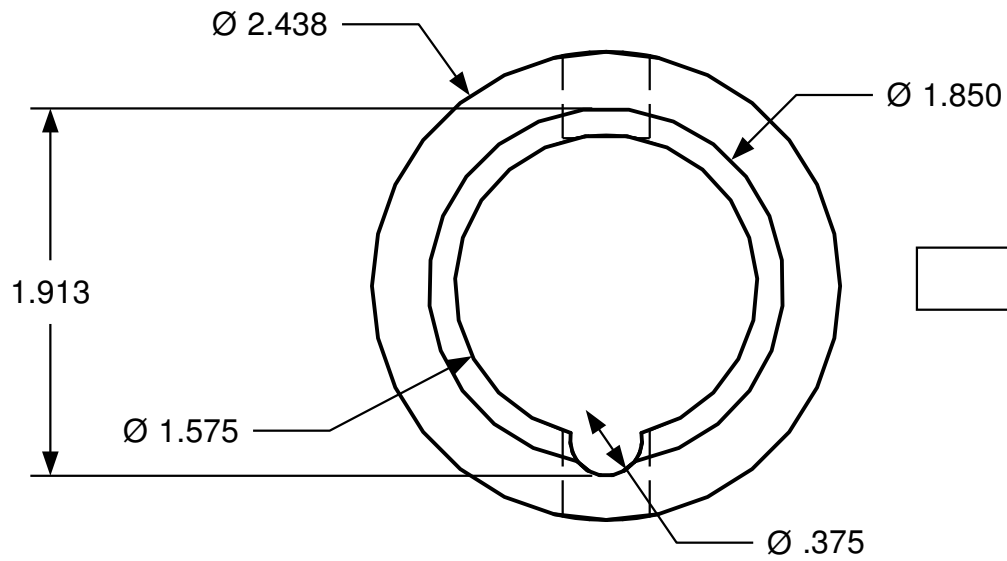

Description: standard round rod

Side view

End view

Part: bearing case- 4.5" mod
Scale: inch
Material: 6061 aluminum
Source: speedymetals,enco,mscdirect