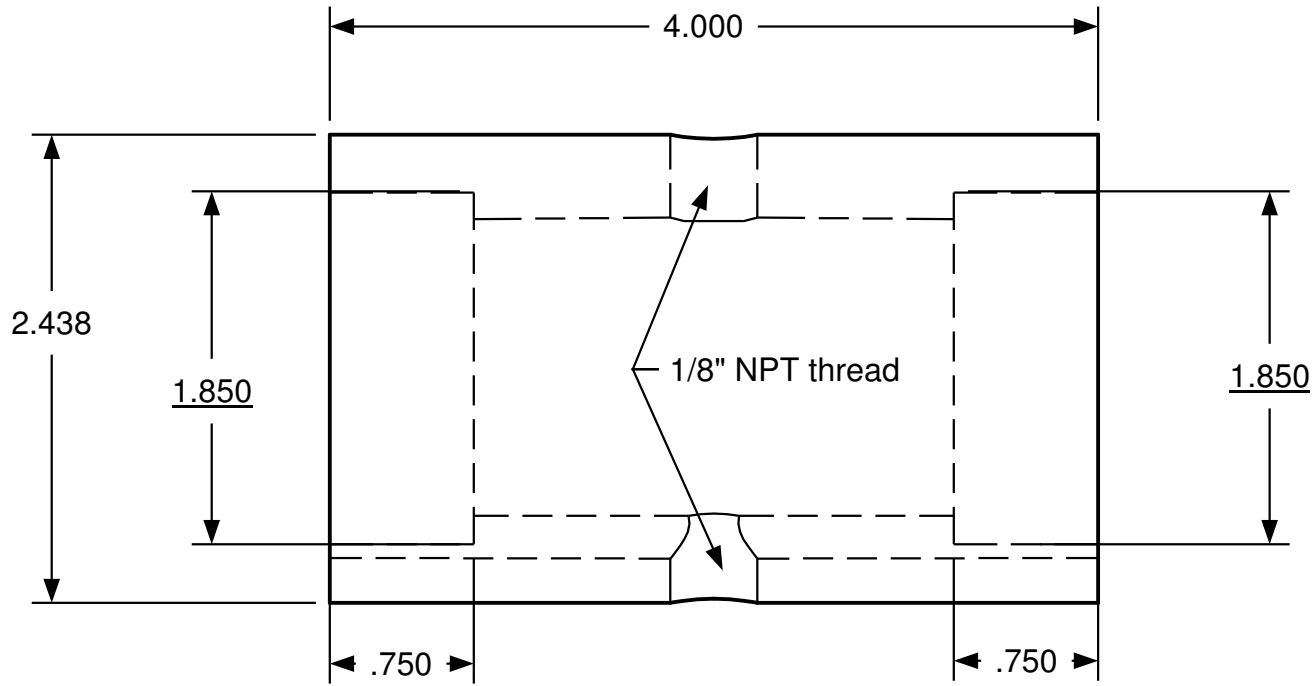

Description: standard round rod

Side view

End view

Part: bearing case- 4.5" mod
Scale: inch
Material: 6061 aluminum
Source: speedymetals,enco,mscdirect